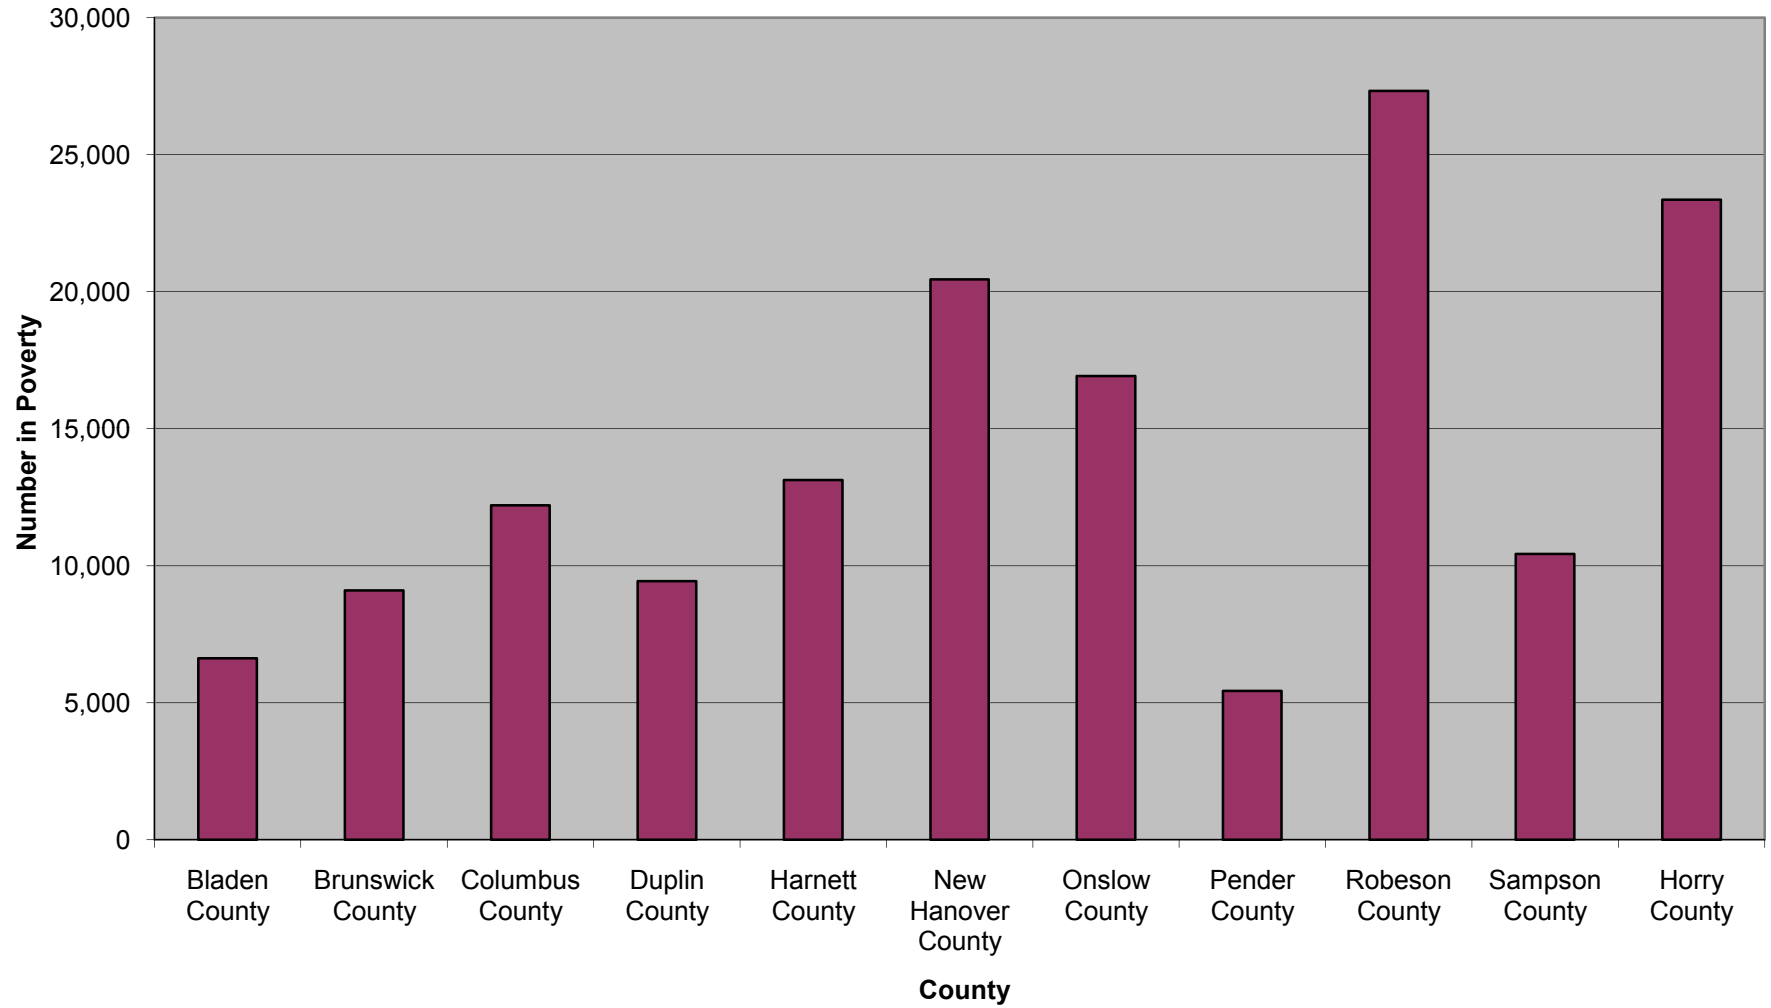

Persons in Poverty, Year 2000, CCHA Region

Percent of Persons in Poverty for Year 2000, CCHA Region

<u>County</u>	<u>Percent</u>
Bladen County	21.0
Brunswick County	12.6
Columbus County	22.7
Duplin County	19.4
Harnett County	14.9
New Hanover County	13.1
Onslow County	12.9
Pender County	13.6
Robeson County	22.8
Sampson County	17.6
Horry County	12.0
NC	12.3
SC	14.1

Percent Persons in Poverty for Year 2000, CCHA Region